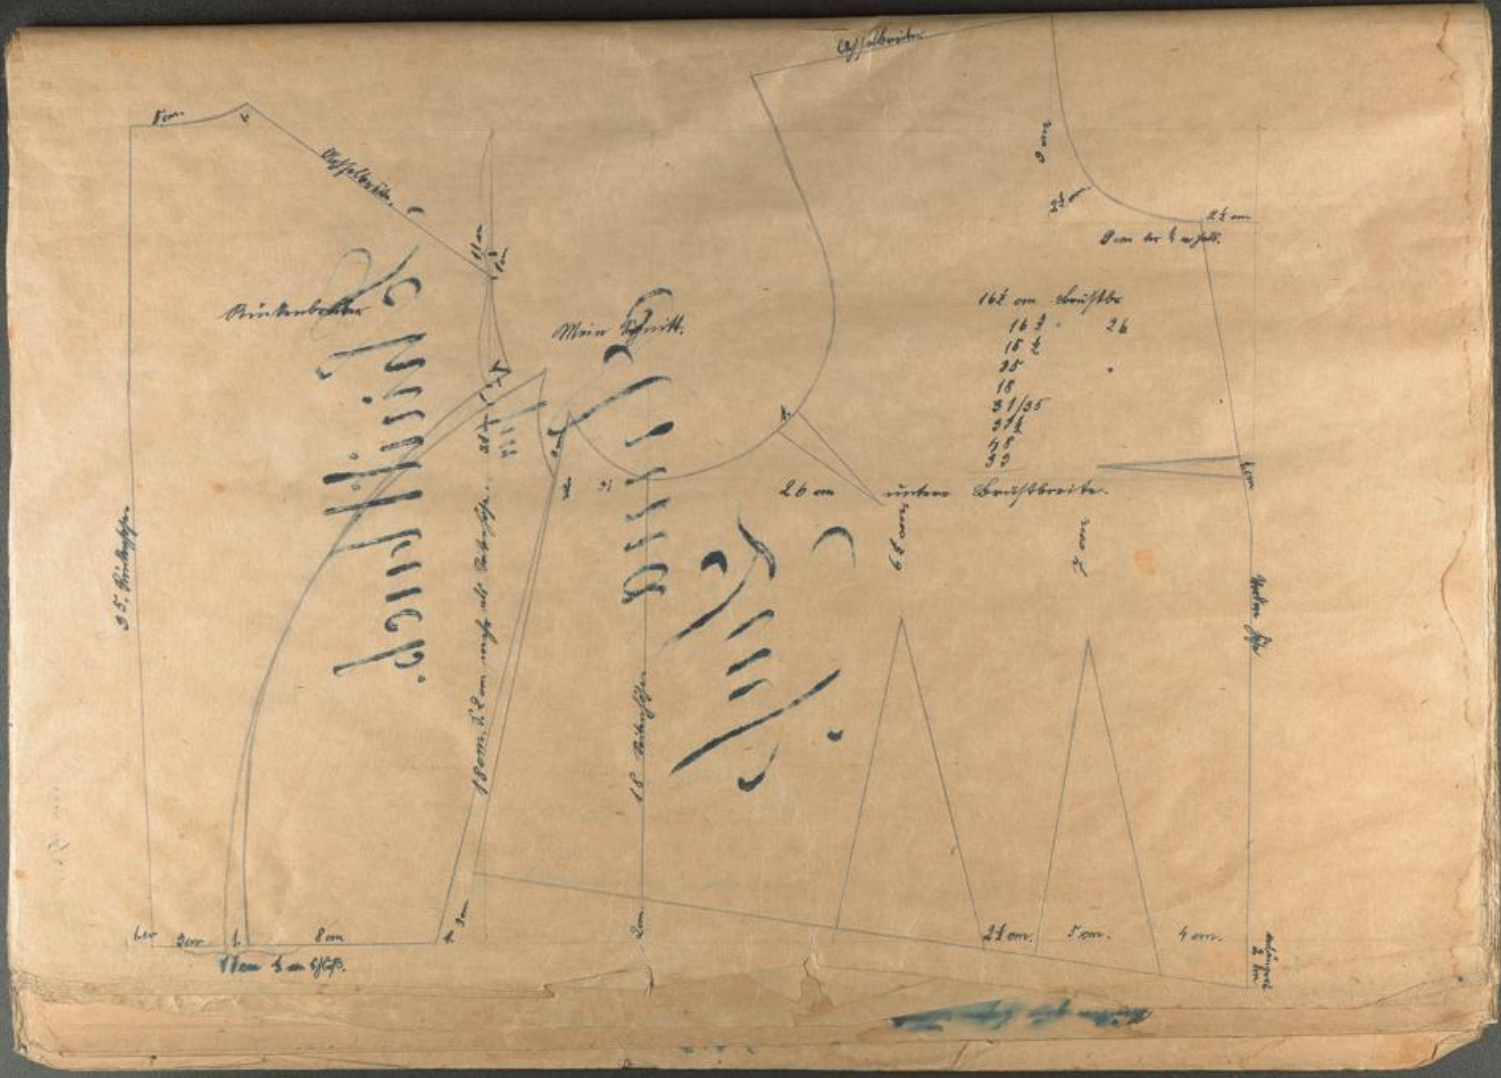

Am 15/8. 1918.

Schnittbuch.

für

Anna
Luis

166 cm Schrift	
167	26
168	
169	
170	
21/35	
27	
28	
29	

Winterfeldt 18. am.

Winterfeldt 18. am.

Winterfeldt 22. am.

Handwritten title at the top of the page, possibly "Plan der ..."

Handwritten label: "Hocher Mädel"

Handwritten label: "Güdel"

Handwritten label: "Güdel"

Handwritten label: "Grotte Maffelberg"

Handwritten label: "Reiter"