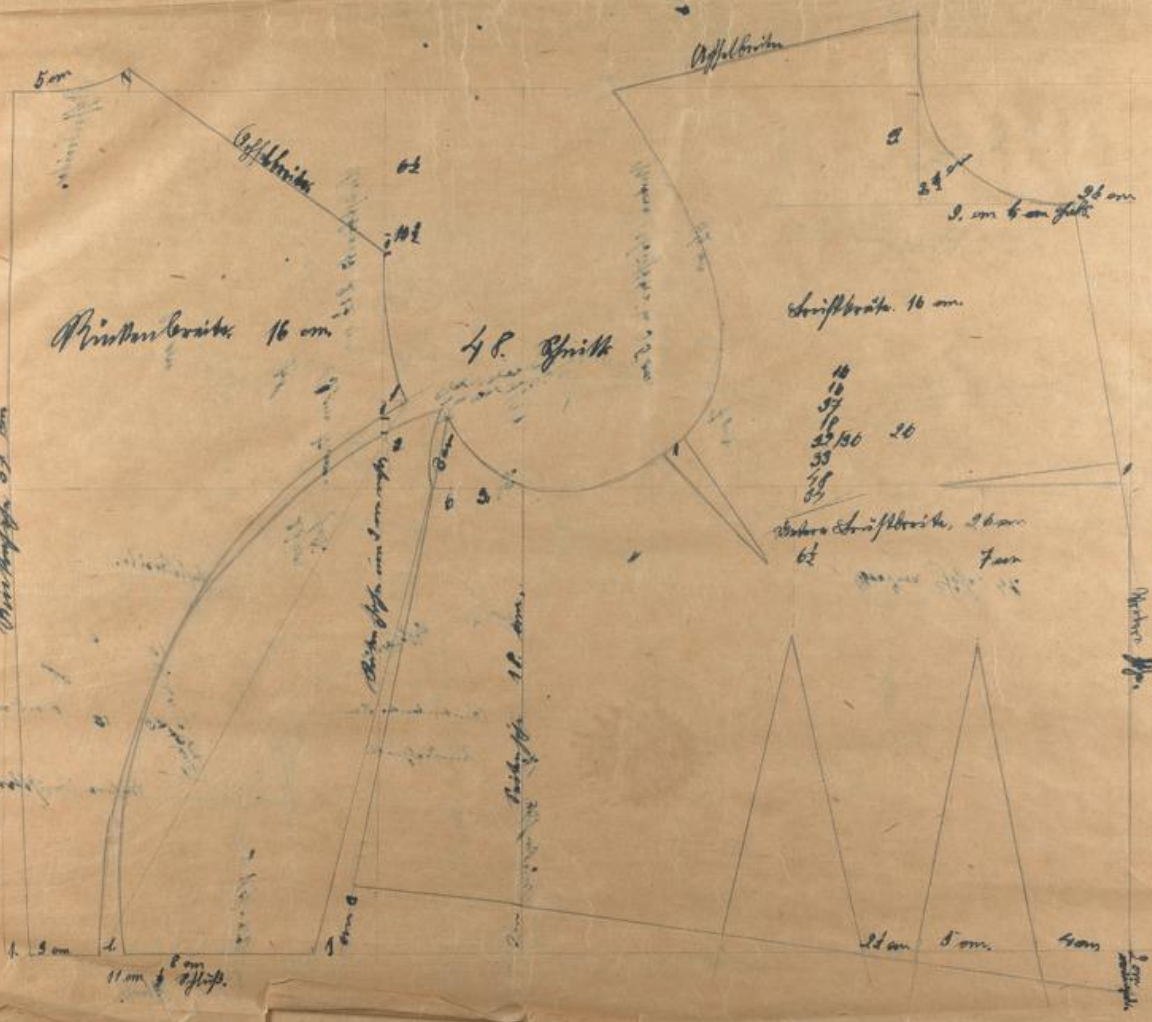

Am 15/8. 1918.

Schnittbuch.

für

Anna
Luis

166 cm Schrift	
167	26
168	
169	
170	
21/35	
27	
28	
29	

Winterfeldt 18. am.

Winterfeldt 18. am.

Winterfeldt 22. am.

Handwritten title at the top of the page, possibly "Plan der ..."

Handwritten label: "Hocher Mädel"

Handwritten label: "Güdel"

Handwritten label: "Güdel"

Handwritten label: "Grotte Maffelberg"

Handwritten label: "Reiter"