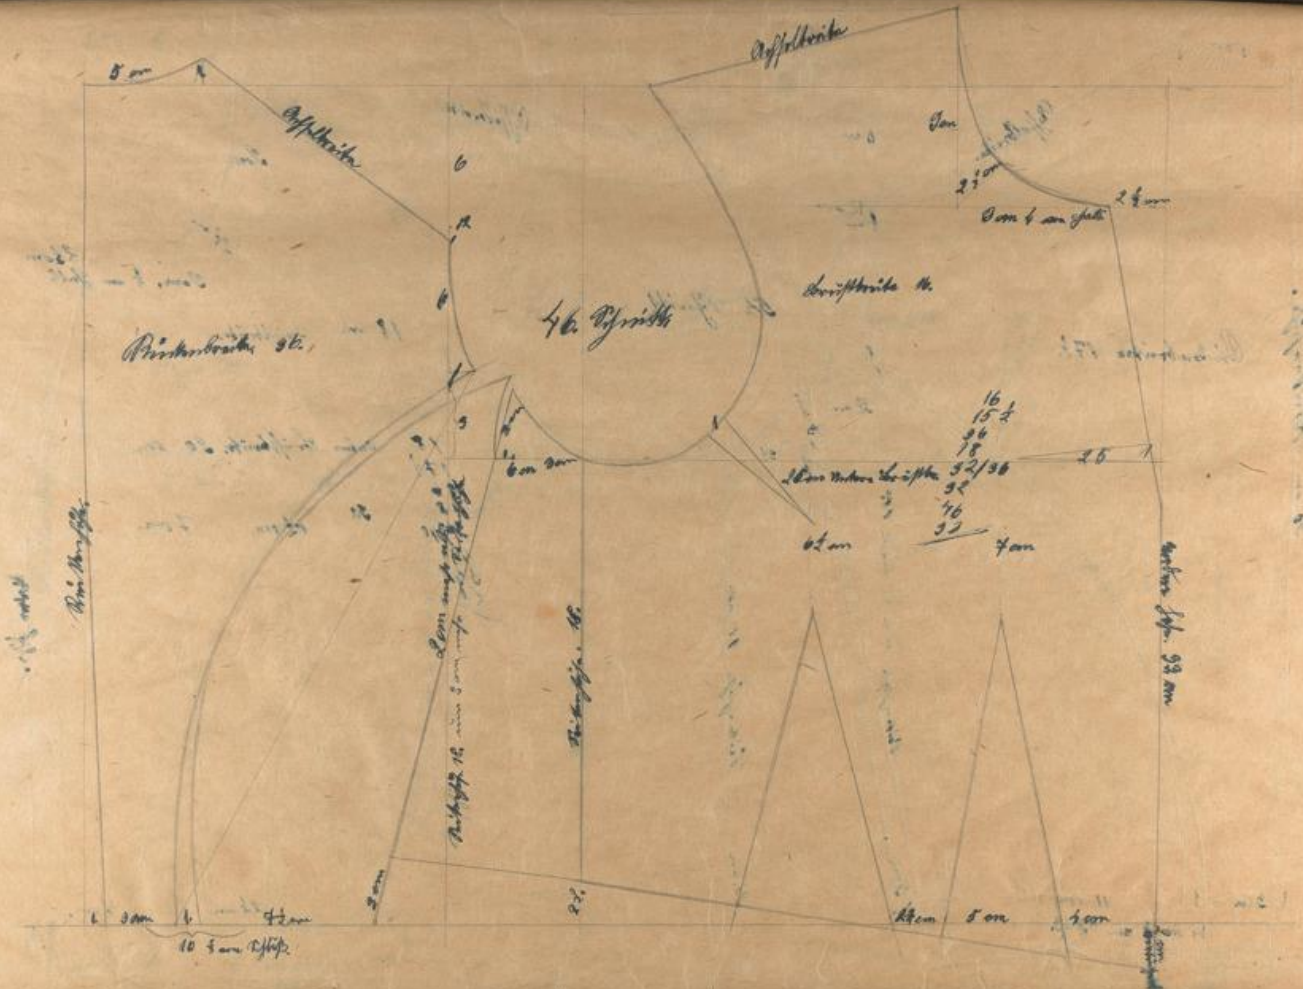

Am 15/8. 1918.

Schnittbuch.

für

Anna
Luis

166 cm Schrift	
167	26
168	
169	
170	
21/35	
27	
28	
29	

Winterfeldt 18. am.

Winterfeldt 18. am.

Winterfeldt 22. am.

Handwritten title at the top of the page, possibly "Plan der ..."

Handwritten label: "Hocher Mädel"

Handwritten label: "Güdel"

Handwritten label: "Güdel"

Handwritten label: "Grotte Maffelberg"

Handwritten label: "Reiter"