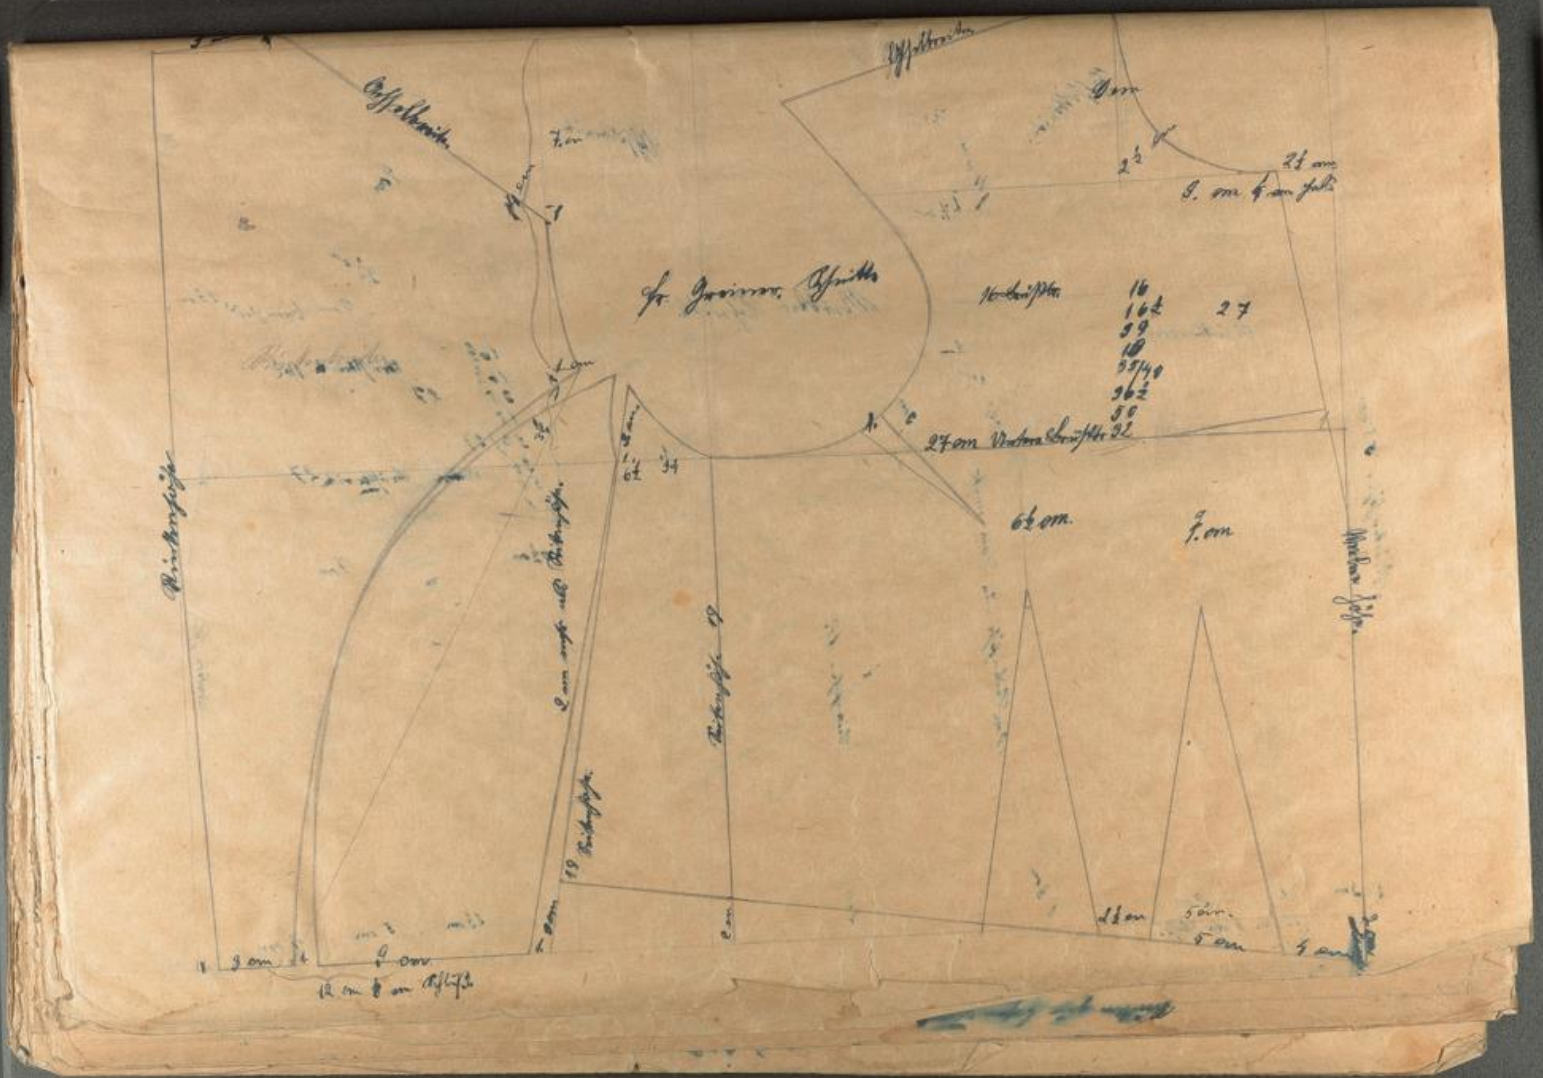

Am 15/8. 1918.

Schnittbuch.

für

Anna
Luis

166 cm Schrift	
167	26
168	
169	
170	
21/35	
27	
28	
29	

Winterfeldt 18. am.

Winterfeldt 18. am.

Winterfeldt 22. am.

Handwritten title at the top of the page, possibly "Plan der ..."

Handwritten label: "Hocher Mädel"

Handwritten label: "Güdel"

Handwritten label: "Güdel"

Handwritten label: "Grotte Maffelberg"

Handwritten label: "Reiter"